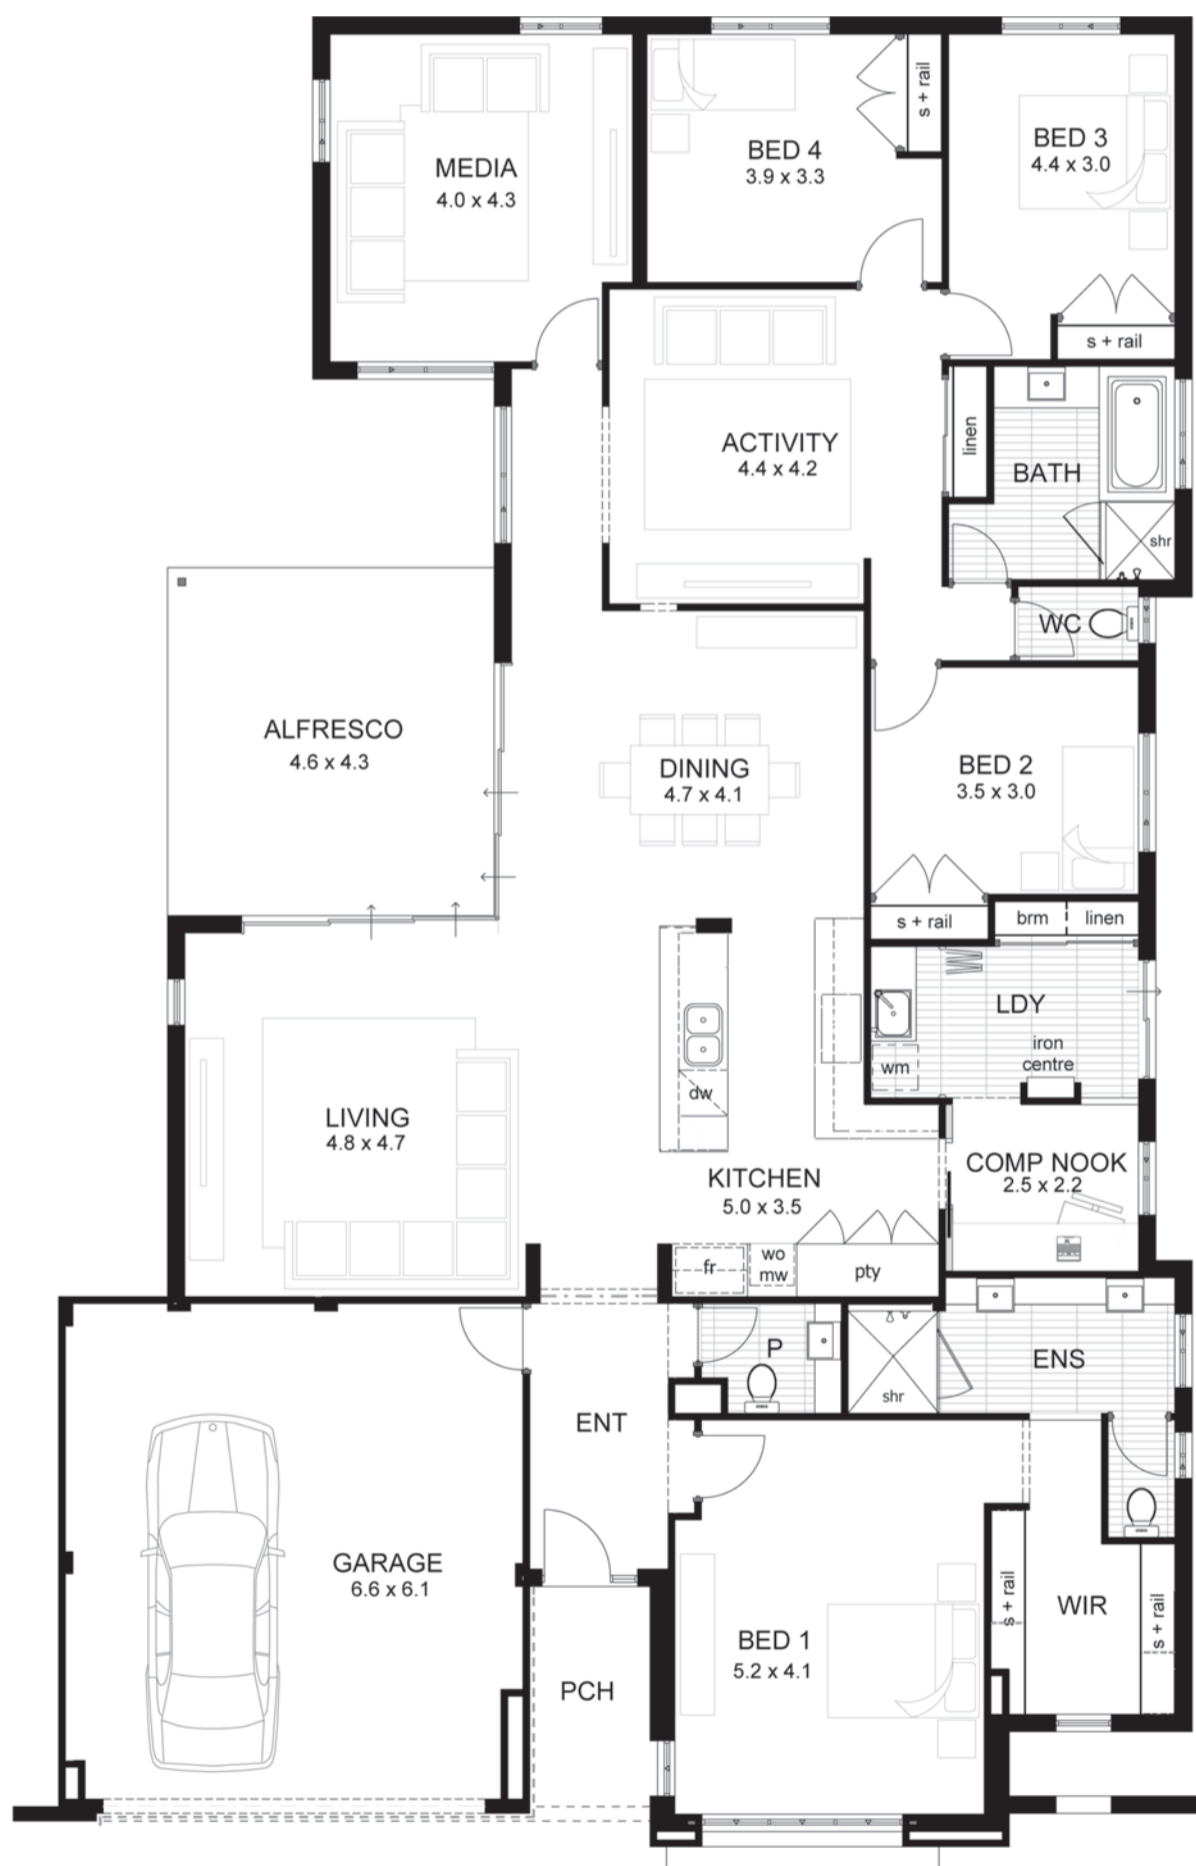

Ground Floor.....239.13m<sup>2</sup>  
 Porch.....4.77m<sup>2</sup>  
 Alfresco.....19.87m<sup>2</sup>  
 Garage.....42.55m<sup>2</sup>  
 Total.....306.32m<sup>2</sup>

malibu

Width: 15.79  
 Length: 24.19