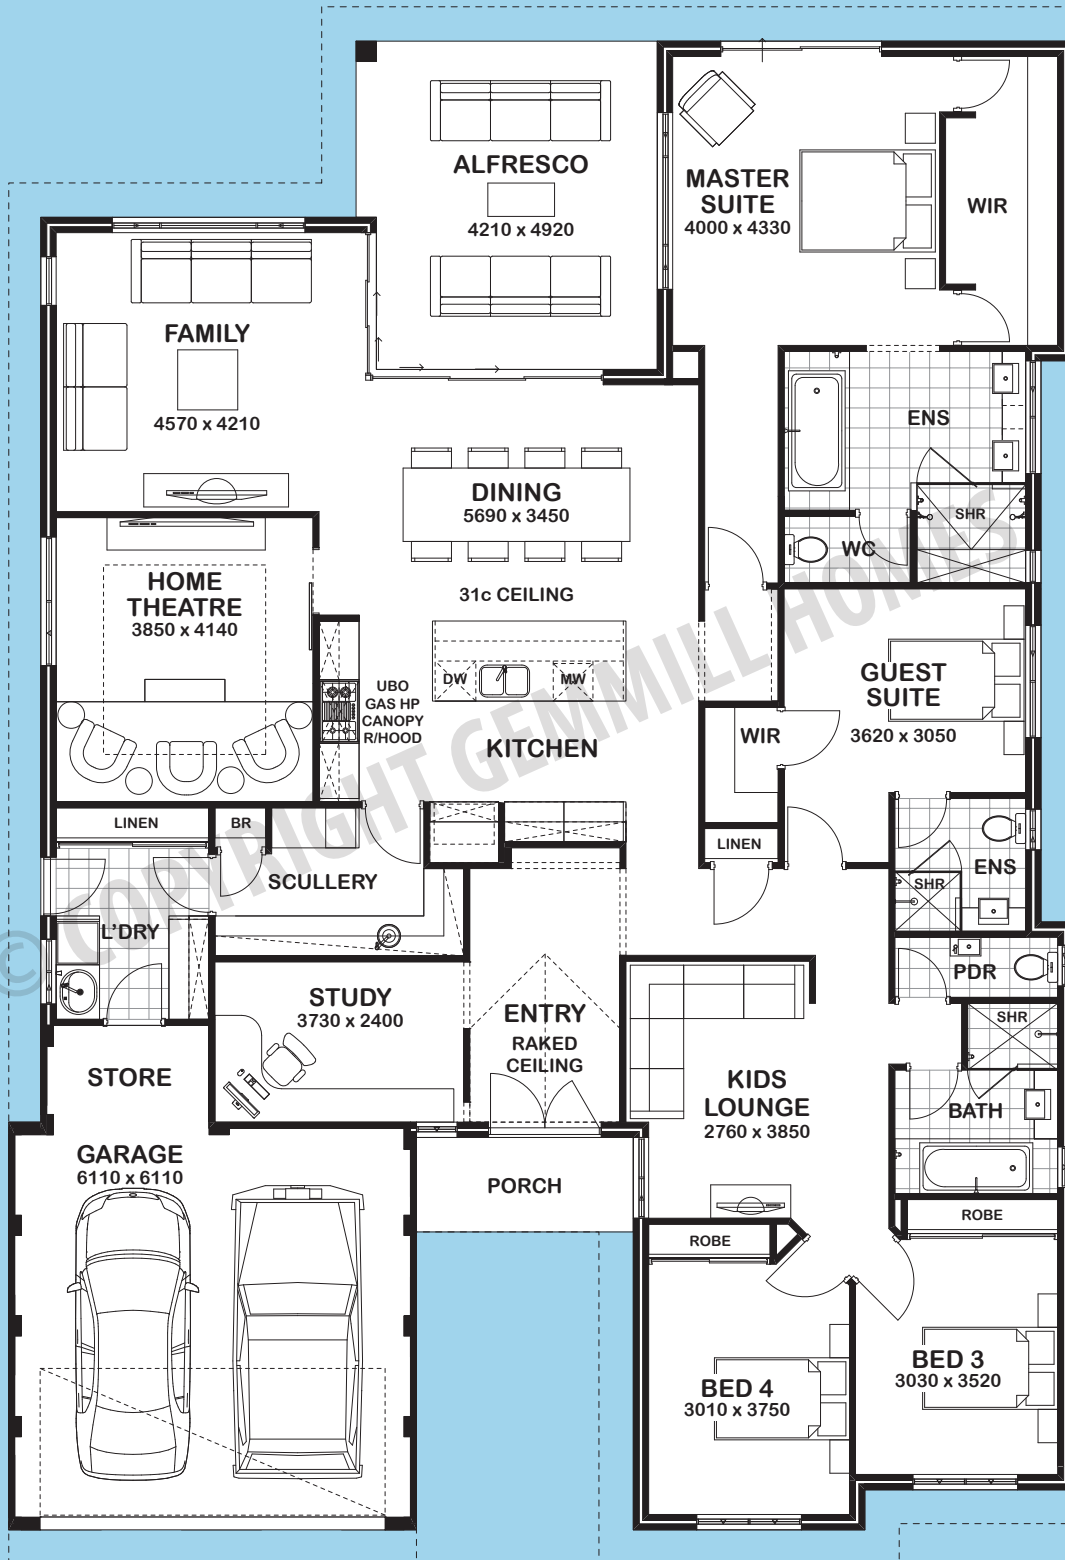

# THE GALLIANO

Living Area 269m<sup>2</sup>  
Total Area 312m<sup>2</sup>

Note: All measurements are approximate

DISPLAY HOMES