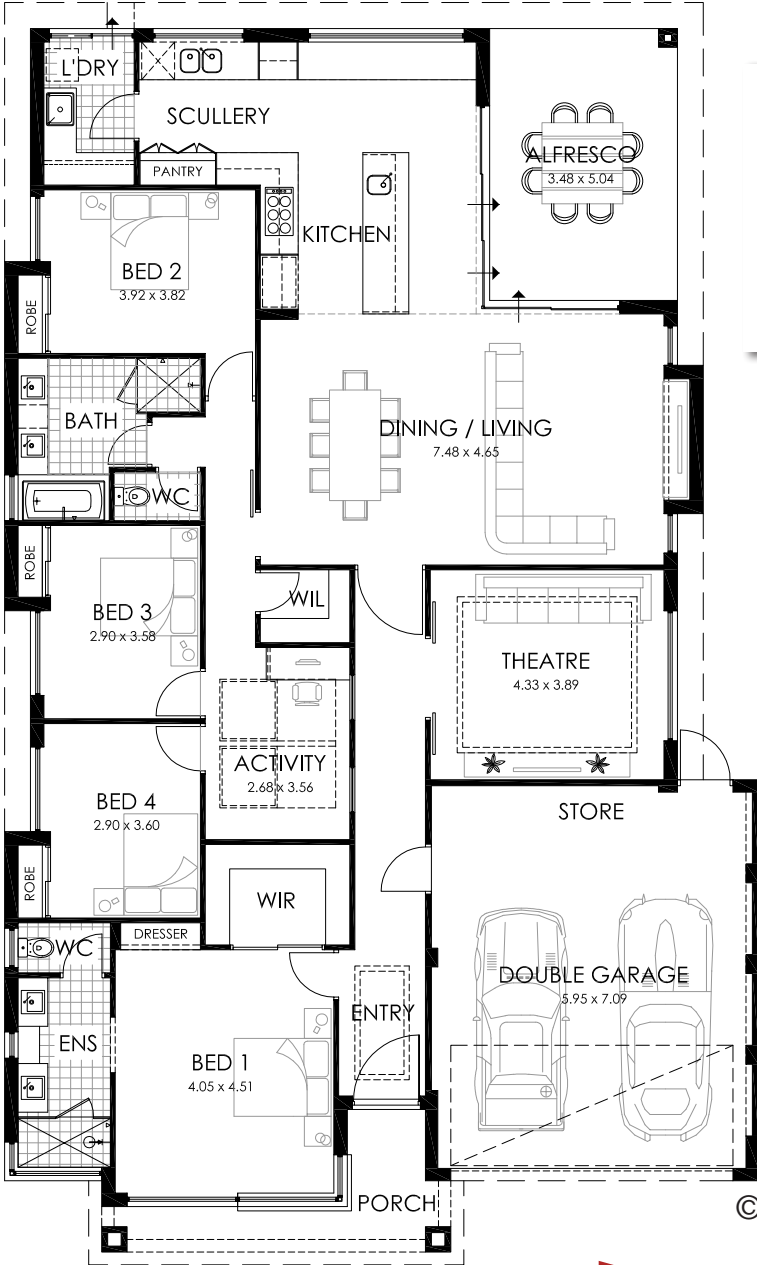

The View

Areas	
House	212.72m ²
Porch	8.27m ²
Garage	44.67m ²
Alfresco	17.54m ²
Total	283.20m²
Perimeter	70.52m
Length	22.67m
Width	13.97m